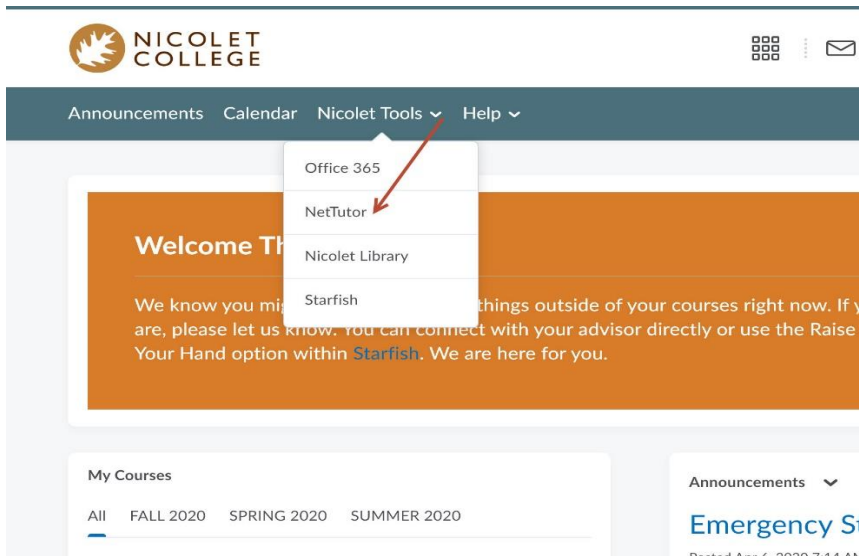

3. Click on Nicolet Tools drop down list and choose NetTutor